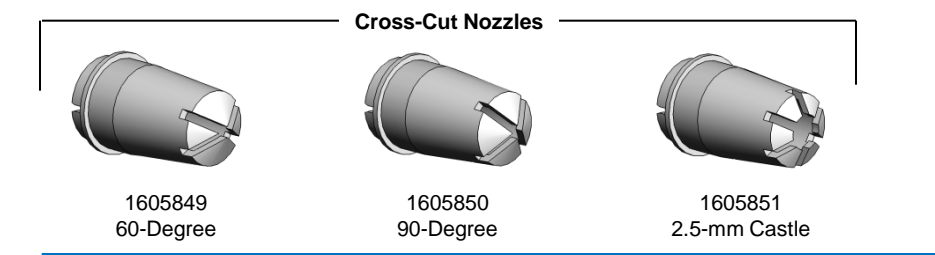

Encore® LT Manual Powder Spray Gun

1106893 Spray Gun Assembly with Six Meter Cable

Refer to Encore LT Manual Powder Spray System Manual P/N 1604857 for complete parts and service information.

Nozzle Options for Encore Powder Spray Guns

1. **AVAILABLE OPTIONS**
2. **Lance Extensions:**
3. 1093604 Lance extension, 150 mm
   - 1093605 Lance extension, 300 mm
   - 1600663 Lance extension, 600 mm

1. **Pattern Adjuster for Lance Extensions:**
2. 1100012 Pattern adjuster kit for lance extension

1. **Other Options:**
2. 1096698 Wear resistant outlet tube kit
   - 1096696 Impact resistant elbow
   - 1106076 Conical electrode assembly (includes electrode, electrode support, and conical electrode holder)
   - 1604828 Conical nozzle conversion kit (shipped with gun) includes conical nozzle, conical electrode holder, and 26 mm deflector.