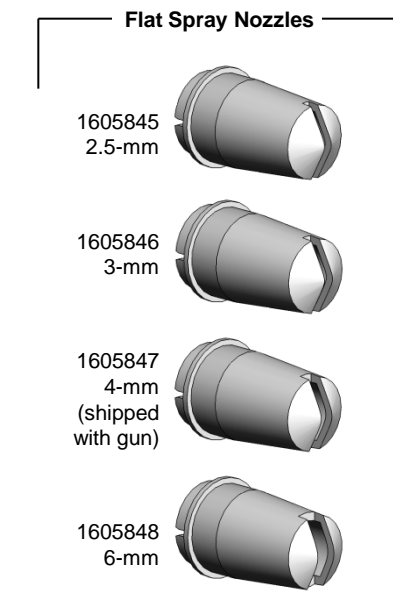

## 1106893 Spray Gun Assembly with Six Meter Cable

Refer to Encore LT Manual Powder Spray System Manual P/N 1604857 for complete parts and service information.

### Nozzle Options for Encore Powder Spray Guns

- AVAILABLE OPTIONS**
- Lance Extensions:**
- 1093604 Lance extension, 150 mm
  - 1093605 Lance extension, 300 mm
  - 1600663 Lance extension, 600 mm

- Pattern Adjuster for Lance Extensions:**
- 1100012 Pattern adjuster kit for lance extension