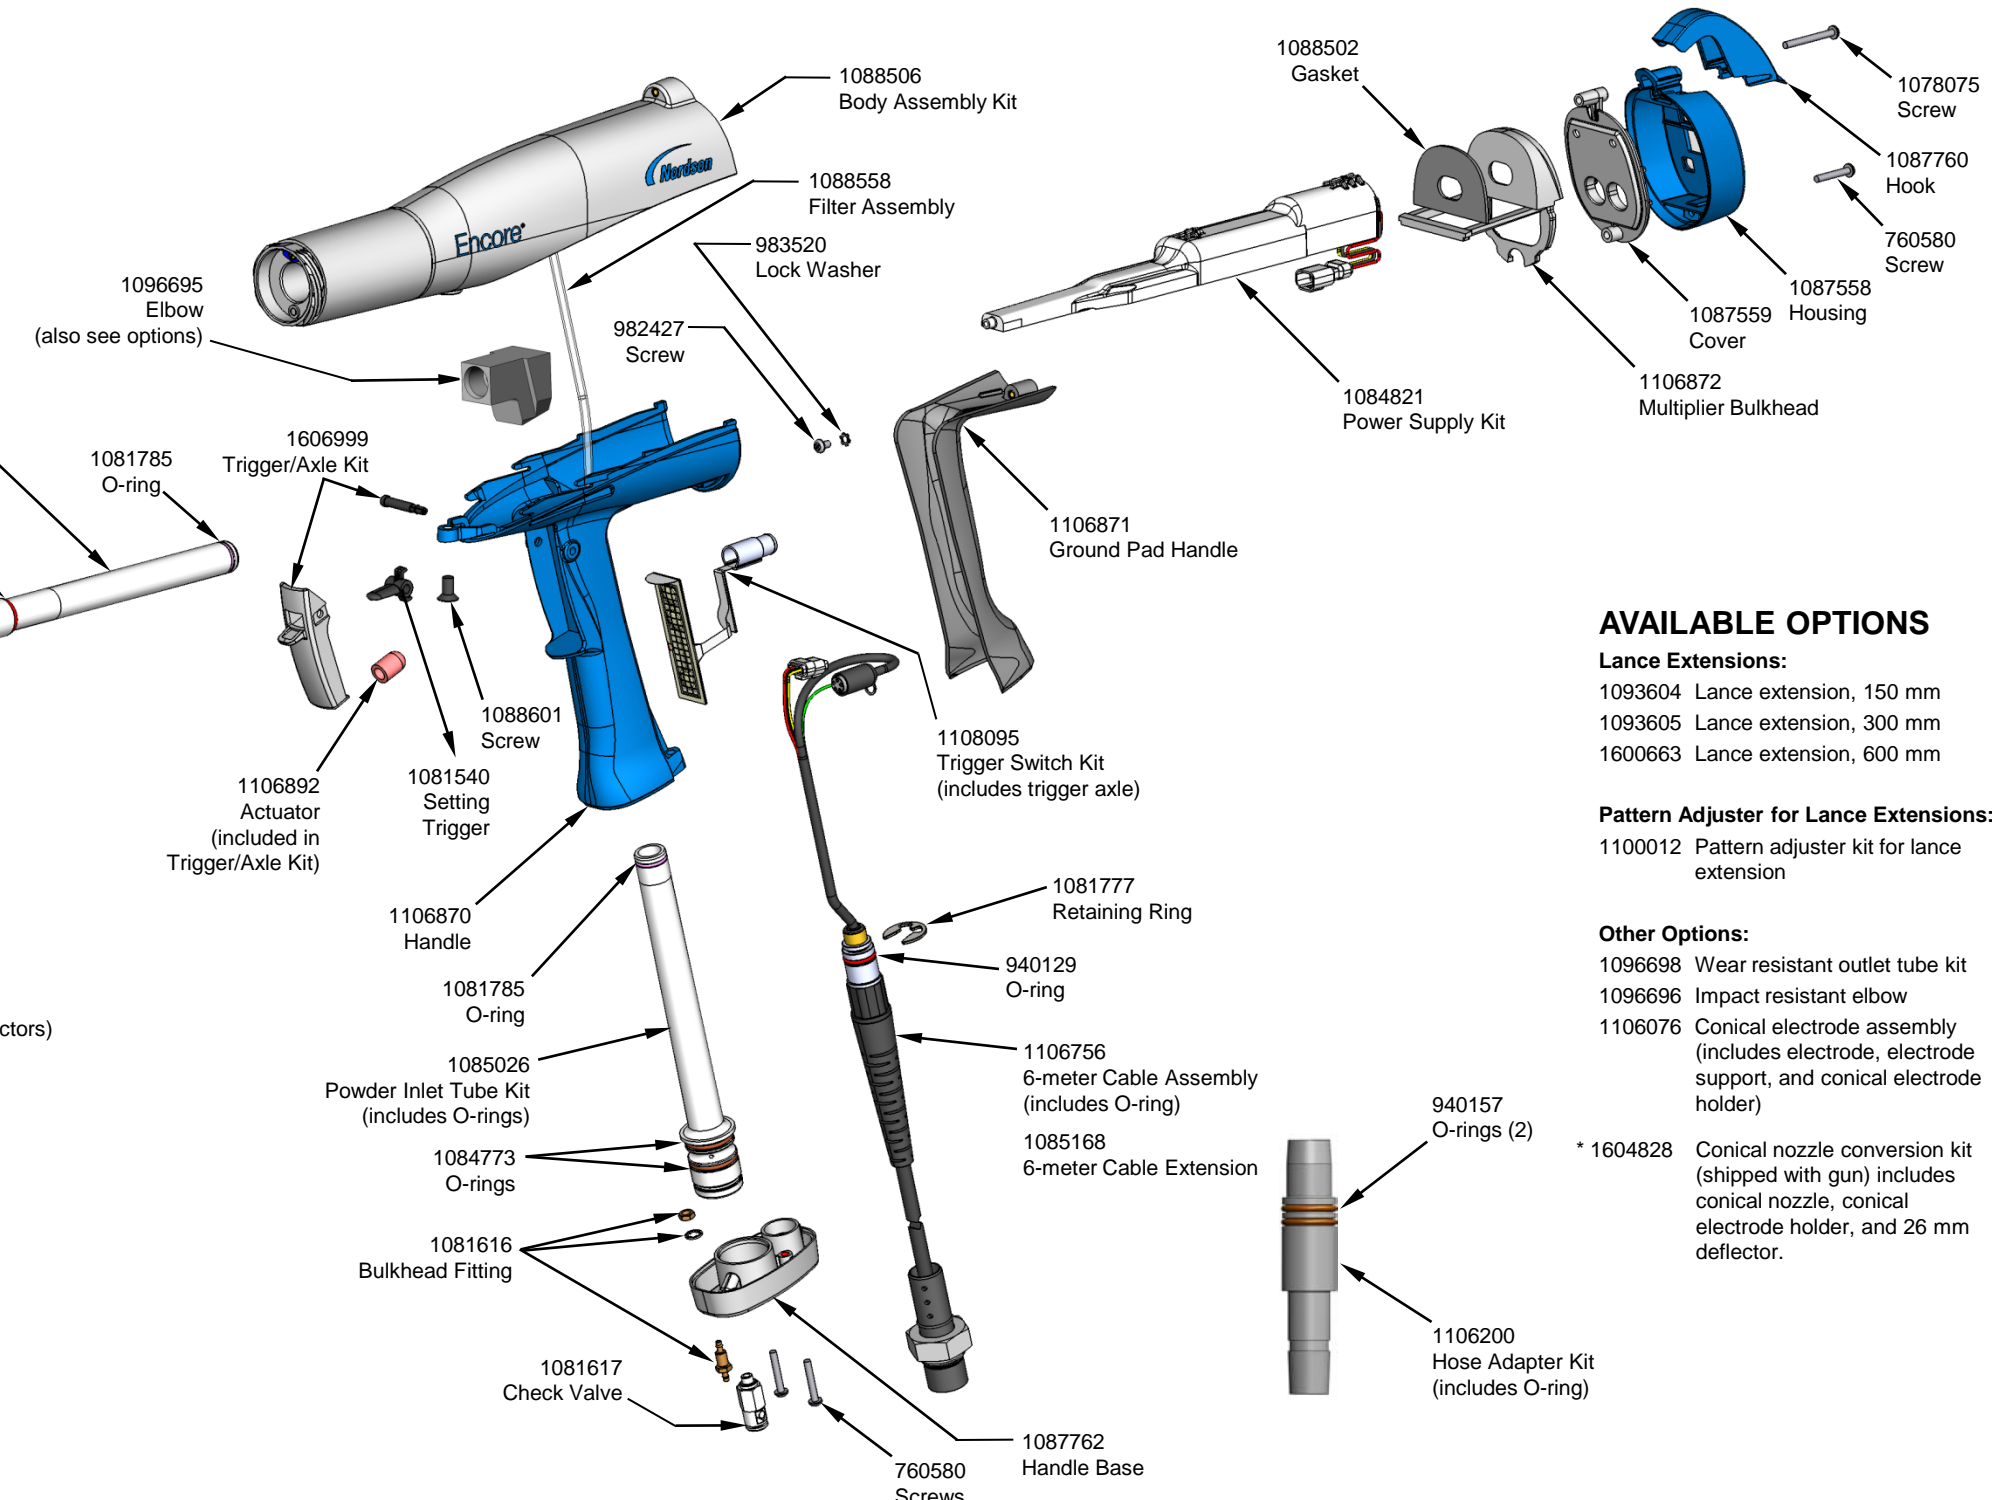

# Encore® LT Manual Powder Spray Gun

## 1106893 Spray Gun Assembly with Six Meter Cable

Refer to Encore LT Manual Powder Spray System Manual P/N 1604857 for complete parts and service information.

### Nozzle Options for Encore Powder Spray Guns

- AVAILABLE OPTIONS**
- Lance Extensions:**
- 1093604 Lance extension, 150 mm
  - 1093605 Lance extension, 300 mm
  - 1600663 Lance extension, 600 mm

- Pattern Adjuster for Lance Extensions:**
- 1100012 Pattern adjuster kit for lance extension

- Other Options:**
- 1096698 Wear resistant outlet tube kit
  - 1096696 Impact resistant elbow
  - 1106076 Conical electrode assembly (includes electrode, electrode support, and conical electrode holder)
  - \* 1604828 Conical nozzle conversion kit (shipped with gun) includes conical nozzle, conical electrode holder, and 26 mm deflector.