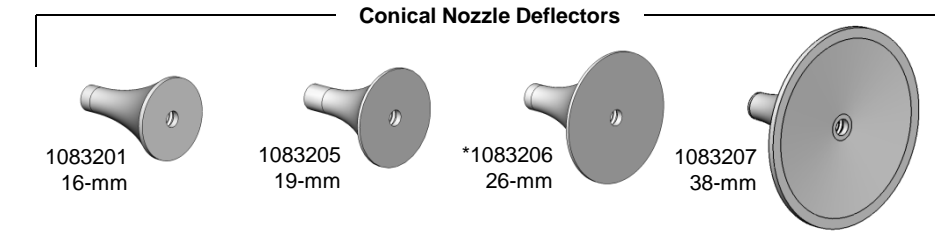

Encore® LT Manual Powder Spray Gun

1106893 Spray Gun Assembly with Six Meter Cable

Refer to Encore LT Manual Powder Spray System Manual P/N 1604857 for complete parts and service information.

Nozzle Options for Encore Powder Spray Guns

1. **AVAILABLE OPTIONS**
2. **Lance Extensions:**
3. 1093604 Lance extension, 150 mm
   - 1093605 Lance extension, 300 mm
   - 1600663 Lance extension, 600 mm

1. **Pattern Adjuster for Lance Extensions:**
2. 1100012 Pattern adjuster kit for lance extension

1. **Other Options:**
2. 1096698 Wear resistant outlet tube kit
   - 1096696 Impact resistant elbow
   - 1106076 Conical electrode assembly (includes electrode, electrode support, and conical electrode holder)
   - 1604828 Conical nozzle conversion kit (shipped with gun) includes conical nozzle, conical electrode holder, and 26 mm deflector.