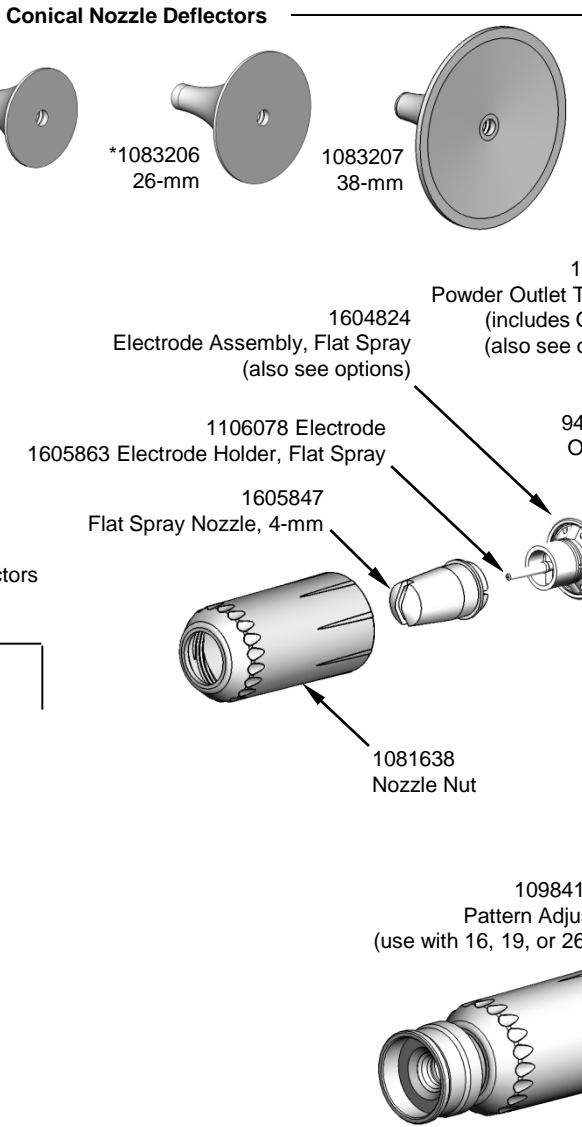

# Encore® LT Manual Powder Spray Gun

## 1106893 Spray Gun Assembly with Six Meter Cable

Refer to Encore LT Manual Powder Spray System Manual P/N 1604857 for complete parts and service information.

### Nozzle Options for Encore Powder Spray Guns

- AVAILABLE OPTIONS**
- Lance Extensions:**
- 1093604 Lance extension, 150 mm
  - 1093605 Lance extension, 300 mm
  - 1600663 Lance extension, 600 mm

- Pattern Adjuster for Lance Extensions:**
- 1100012 Pattern adjuster kit for lance extension

- Other Options:**
- 1096698 Wear resistant outlet tube kit
  - 1096696 Impact resistant elbow
  - 1106076 Conical electrode assembly (includes electrode, electrode support, and conical electrode holder)
  - \* 1604828 Conical nozzle conversion kit (shipped with gun) includes conical nozzle, conical electrode holder, and 26 mm deflector.